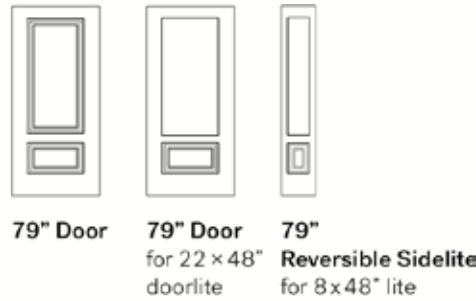

95" Door
for 22 x 9"
doorlite

79" Door

79" Door
for 22 x 48"
doorlite

79"
Reversible
Sidelite
for 8 x 48"
lite