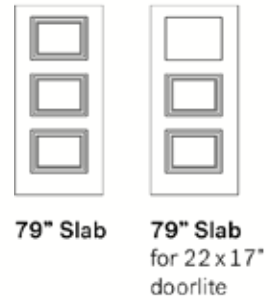

79" Slab

79" Slab
for 22 x 17"
doorlite