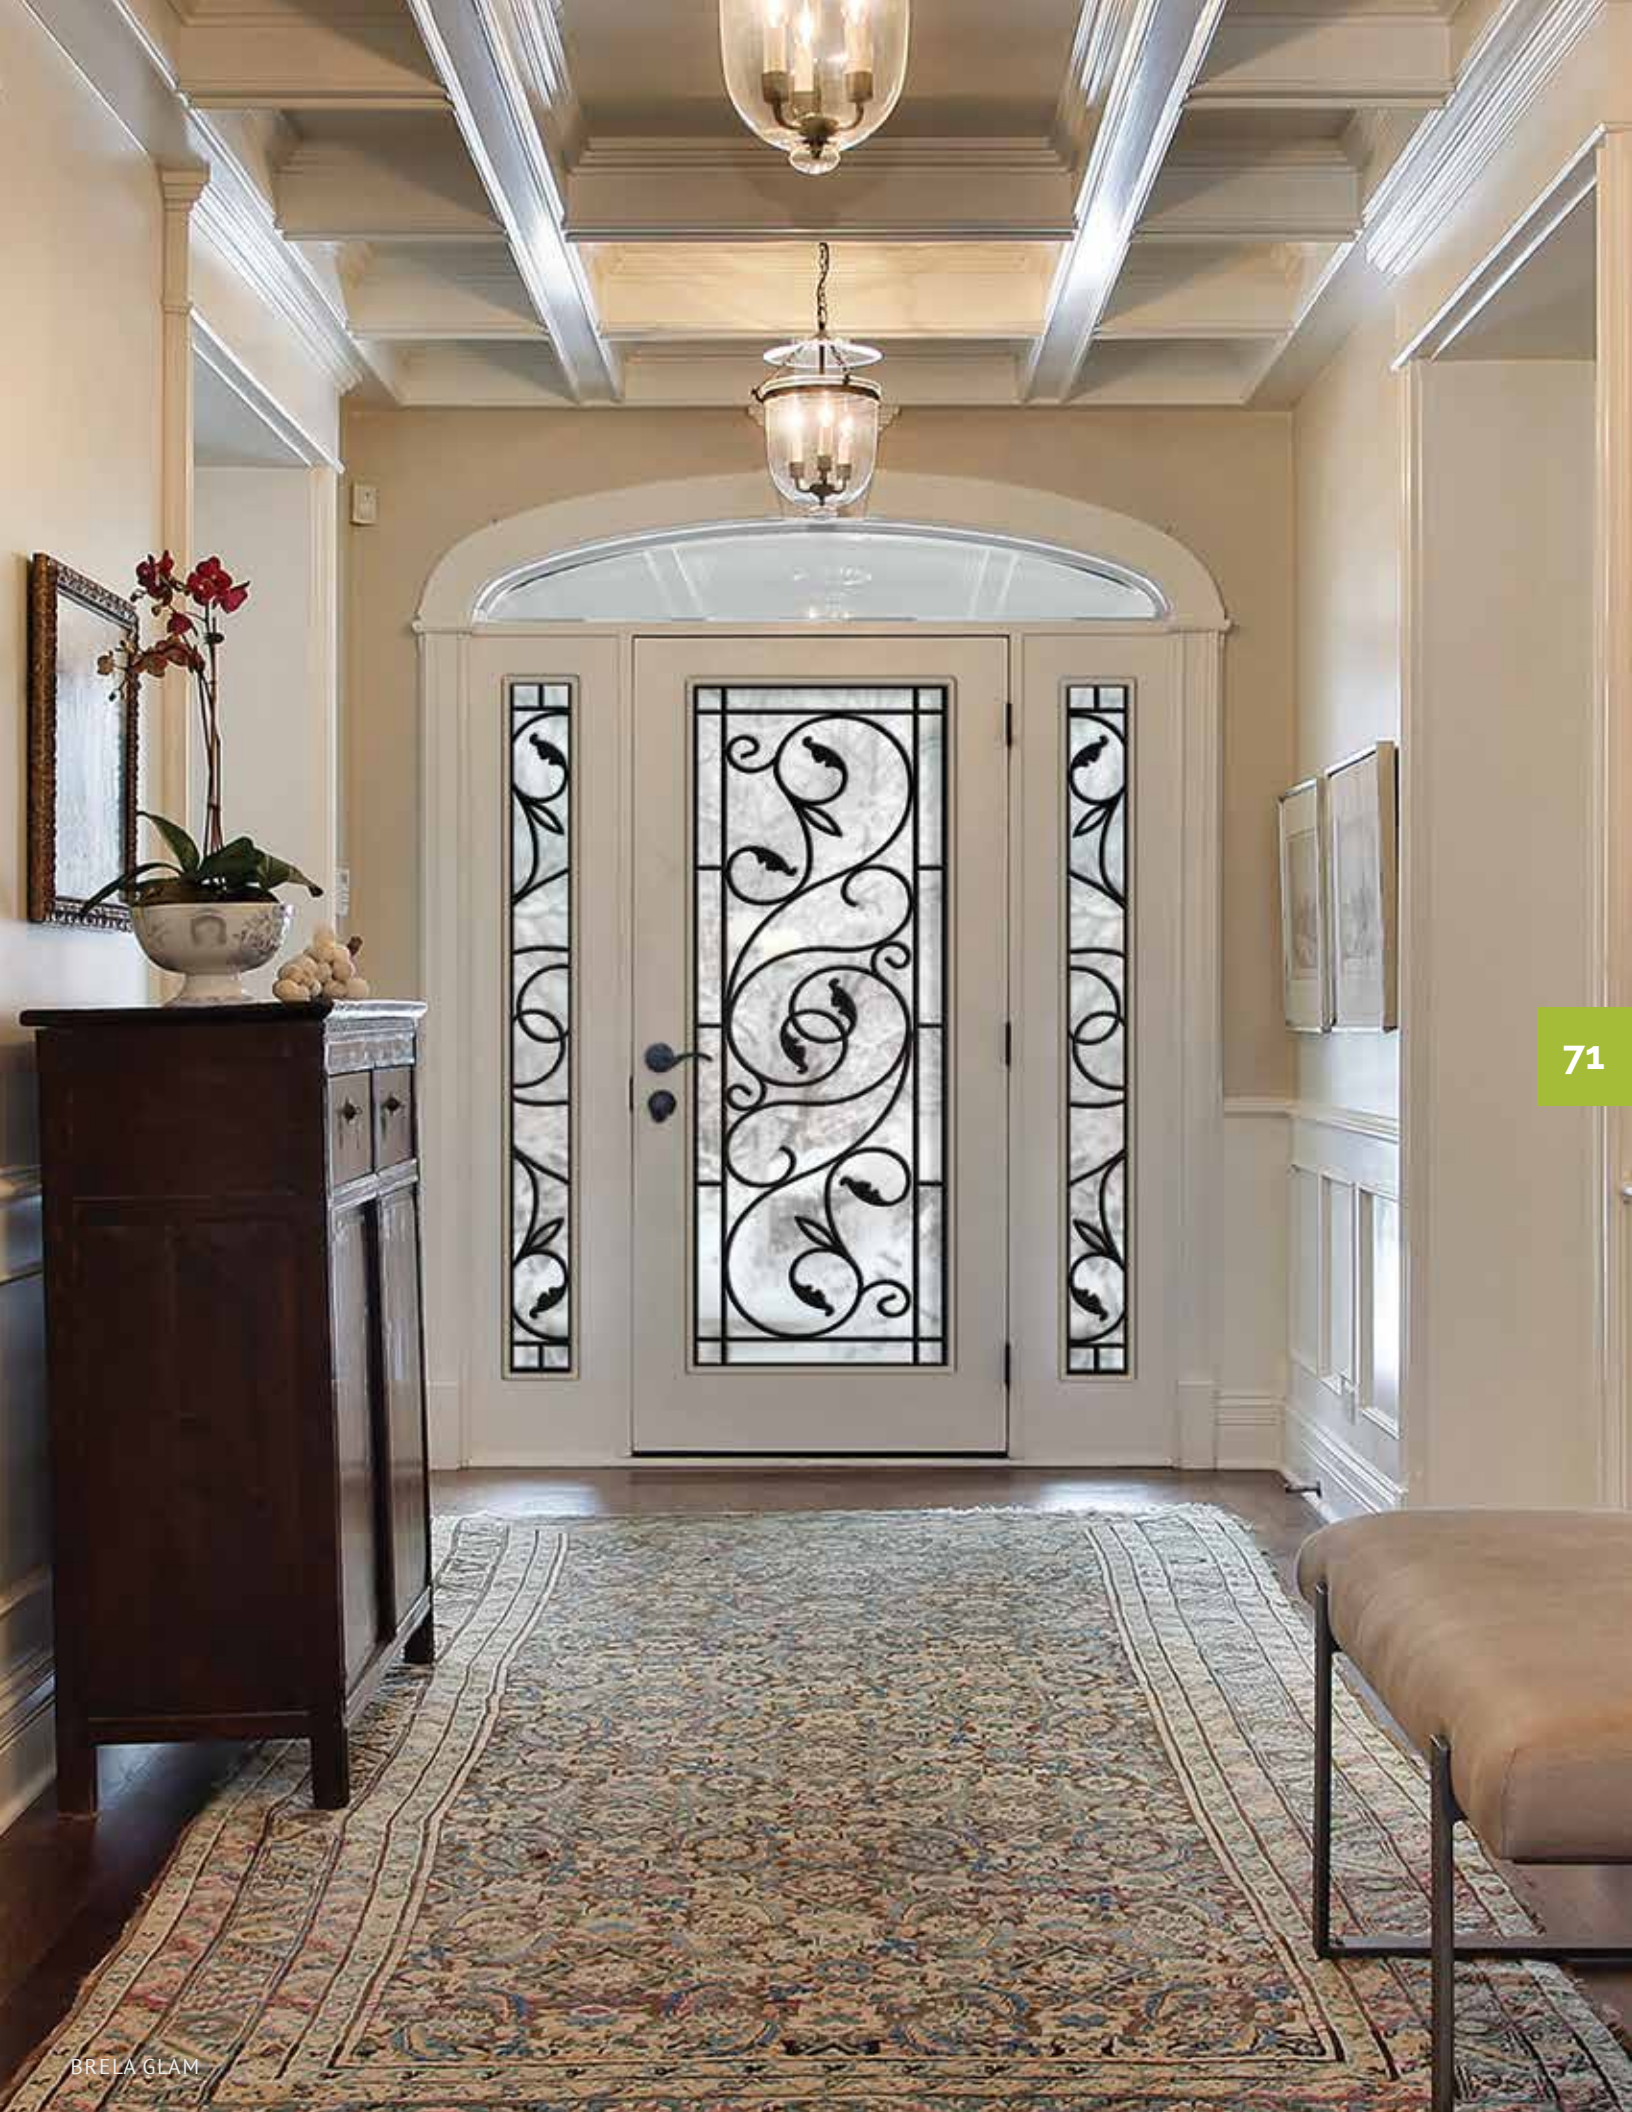

LYNDA

22 X 64"
22 X 48"
22 X 48 SL"
Transom & Sidelites are
available in custom sizes

ANTONELLA

22 X 48"
8 X 48"
20 X 64"
7 X 64"
Transom and sidelites are
available in custom sizes

BRELA

22 X 64"
22 X 48"
7 X 64"
8 X 48"
Transom and sidelites are
available in custom sizes