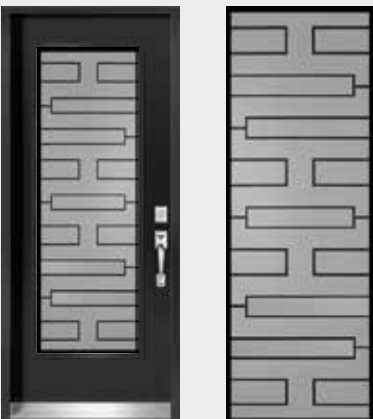

ZEN

22 X 64"
Available in Acid Etch
Transom and sidelites are
available in custom sizes